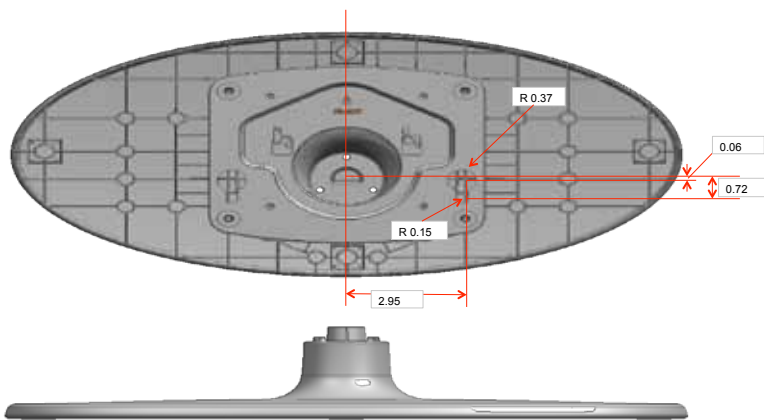

LN22D460E1HXZA 22" Interactive Commercial LCD HDTV

DIMENSIONS

Note	A	B	C	D	E	F	G	H	K	L	M	N
Size (in)	21.0	18.8	13.6	15.4	1.1	1.9	1.1	13.8	6.8	2.4		

Note	Size (inches)
A	9.0
B	3.0
C	9.0
D	2.8
E	3.0
F	7.7

SIRCH - Samsung Interactive Remote Control for Hospitality (Optional equipment purchase required.)