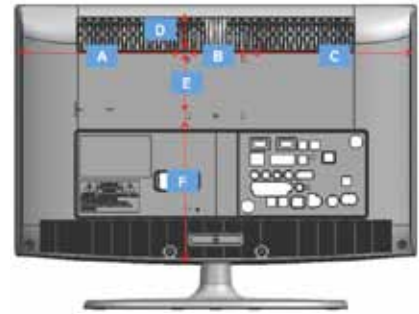

LN22D460E1HXZA 22" Interactive Commercial LCD HDTV

DIMENSIONS

Note	A	B	C	D	E	F	G	H	K	L	M	N
Size (in)	21.0	18.8	13.6	15.4	1.1	1.9	1.1	13.8	6.8	2.4		

Note	Size (inches)
A	9.0
B	3.0
C	9.0
D	2.8
E	3.0
F	7.7

SIRCH - Samsung Interactive Remote Control for Hospitality (Optional equipment purchase required.)

Hotel Installer can Edit hotel Install Menu/Channel Map data by SIRCH windows application program.

TCP/IP
(Windows Remote Access)

RF

Coax. Cable

All hospitality TV's can be updated over an entire installation. This includes delivering TV firmware, channel map and settings.