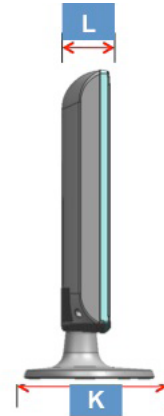

LN22D460E1HXZA 22" Interactive Commercial LCD HDTV

DIMENSIONS

Note	A	B	C	D	E	F	G	H	K	L	M	N
Size (in)	21.0	18.8	13.6	15.4	1.1	1.9	1.1	13.8	6.8	2.4		

Note	Size (inches)
A	9.0
B	3.0
C	9.0
D	2.8
E	3.0
F	7.7

SIRCH - Samsung Interactive Remote Control for Hospitality (Optional equipment purchase required.)