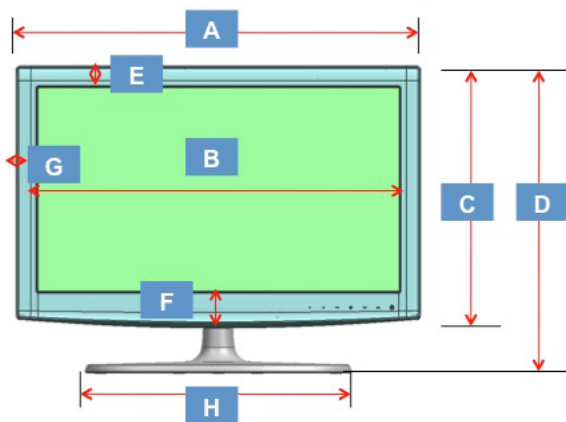

LN22D460E1HXZA 22" Interactive Commercial LCD HDTV

DIMENSIONS

Note	A	B	C	D	E	F	G	H	K	L	M	N
Size (in)	21.0	18.8	13.6	15.4	1.1	1.9	1.1	13.8	6.8	2.4		

Note	Size (inches)
A	9.0
B	3.0
C	9.0
D	2.8
E	3.0
F	7.7

SIRCH - Samsung Interactive Remote Control for Hospitality (Optional equipment purchase required.)

Hotel Installer can Edit hotel Install Menu/Channel Map data by SIRCH windows application program.

TCP/IP
(Windows Remote Access)

RF

Coax. Cable

All hospitality TV's can be updated over an entire installation. This includes delivering TV firmware, channel map and settings.